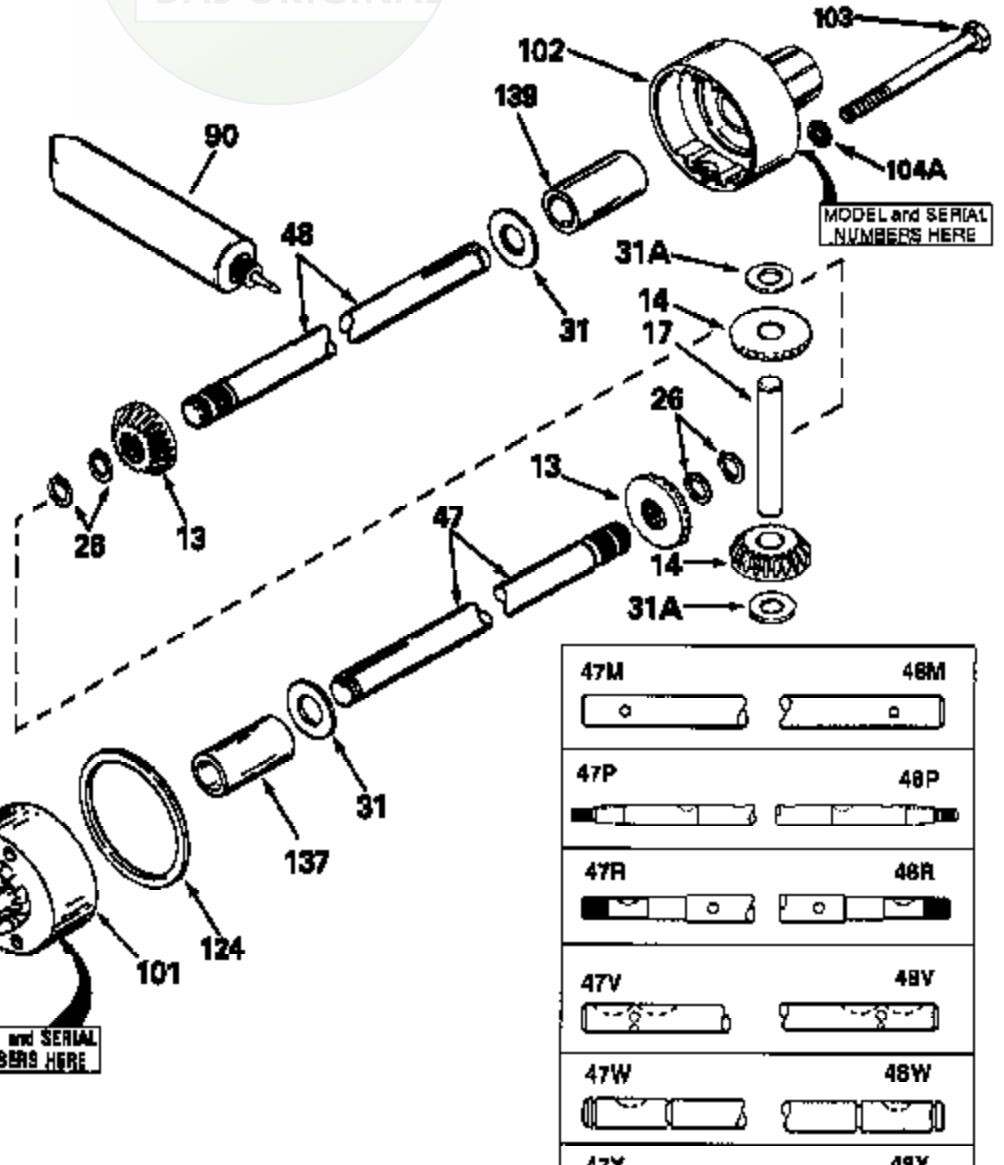

# JOIST

SICHER IST DAS:  
DAS ORIGINAL

47	48
47A	48A
47B	48B
47C	48C
47D	48D
47E	48E
47H	48H
47L	48L

47M	48M
47P	48P
47R	48R
47V	48V
47W	48W
47X	48X

Ref #	Part Number	Qty	Description
13	778067		Gear, Bevel (16 teeth)
14	778068		Gear, Pinion (16 teeth)
17	786040		Pin, Drive
26	788038		Ring, Retaining
31	780001		Washer (3/4" ID x 1-1/2" OD x 1/16" t hick)
31A	780096		Washer, Thrust
47D	774108		Axle (8-7/8" long)
48D	774109		Axle (14-1/4" long)
82	786043		Sprocket. No Teeth 54. O.D. 8.823
82	786051		Sprocket. No Teeth 60. O.D. 9.841
82	786070		Sprocket. No Teeth 48. O.D. 7.920
82	786041A		Sprocket. No Teeth 45. O.D. 7.389
82	786042	100-110	Sprocket. No Teeth 40. O.D. 6.650
90	788067B	Peerless	Grease (32 oz. bottle Bentonite greas e)
101	774073		Differential Carrier Hsg (Incl. 137)
102	774073		Differential Carrier Hsg (Incl. 139)
103	792041		Screw, 5/16-18 x 3-3/4"
104A	792061		Washer, Flat, 5/16"
104	792042		Nut, Lock, 5/16-18 (Use as required)
137	780077		Bushing (3/4" ID x 1-1/16" OD x 2-1/1 6" long)
139	780077		Bushing (3/4 ID x 1-1/16" OD x 2-1/16 " long)